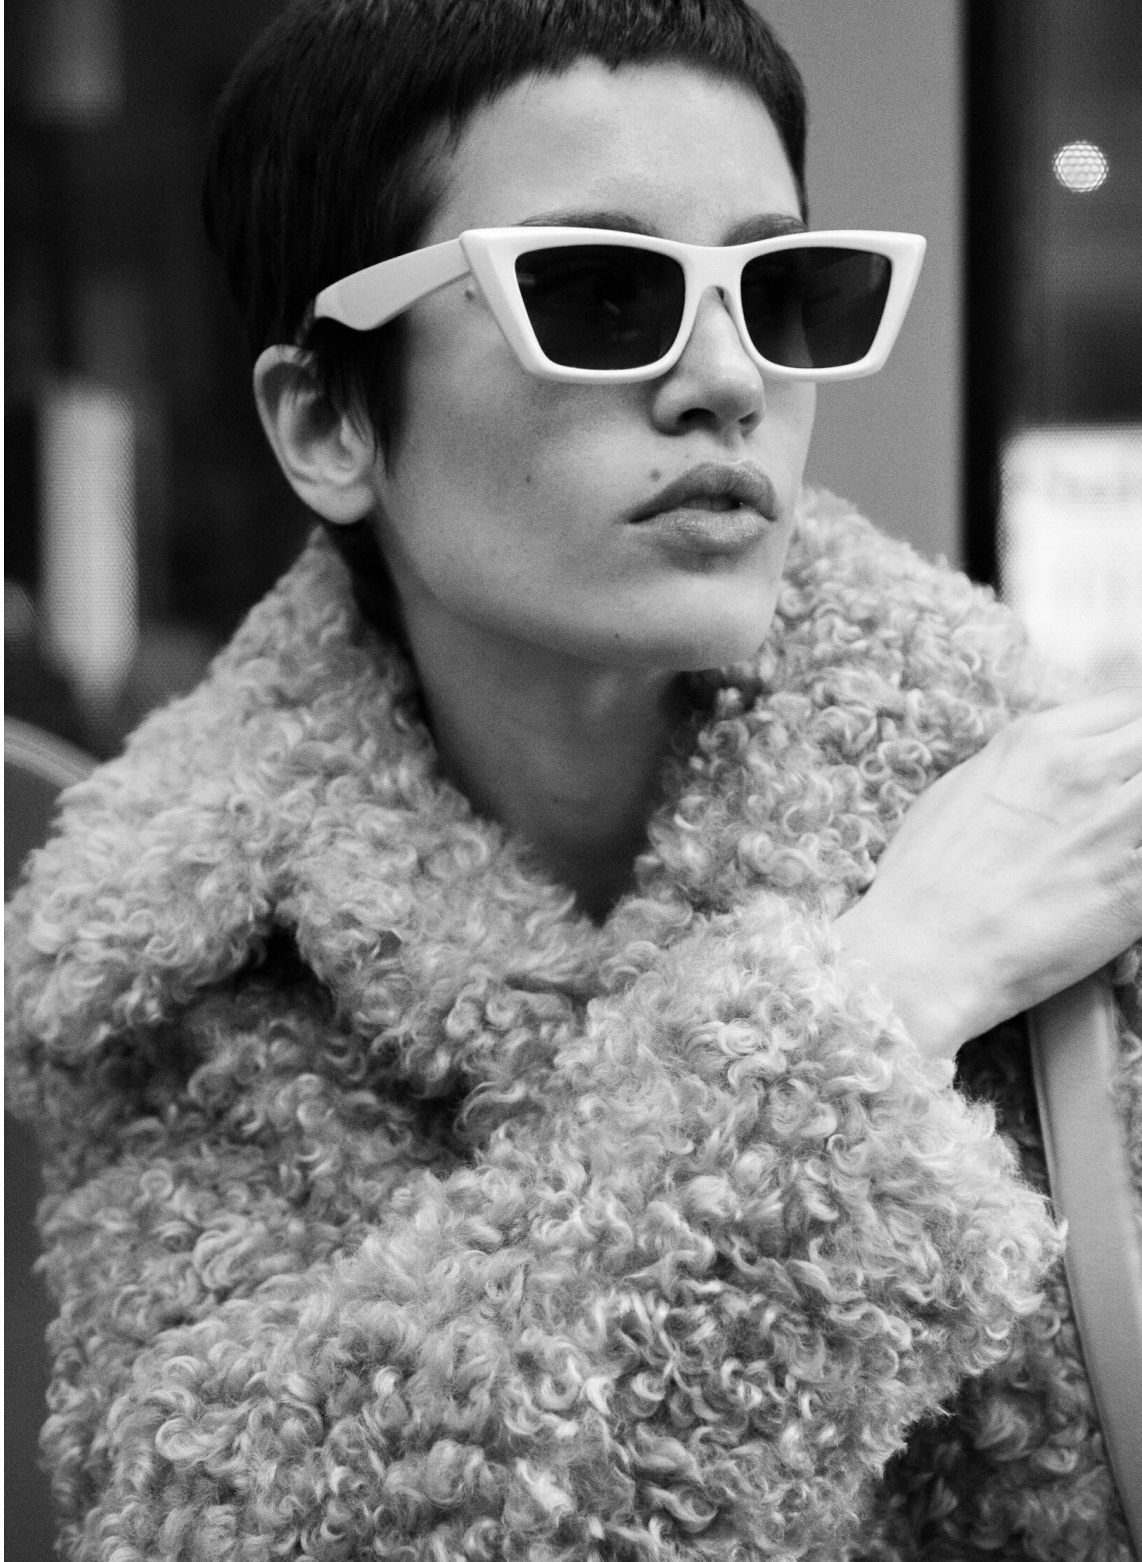

FRANCESCA COBUCCI

height 5'9" · bust 30.5" · cup A · waist 23.5" · hips 35.5" · dress 36 EU/6 US/8 UK
shoes size 39 EU/8 US/6 UK · hair brown · eyes brown