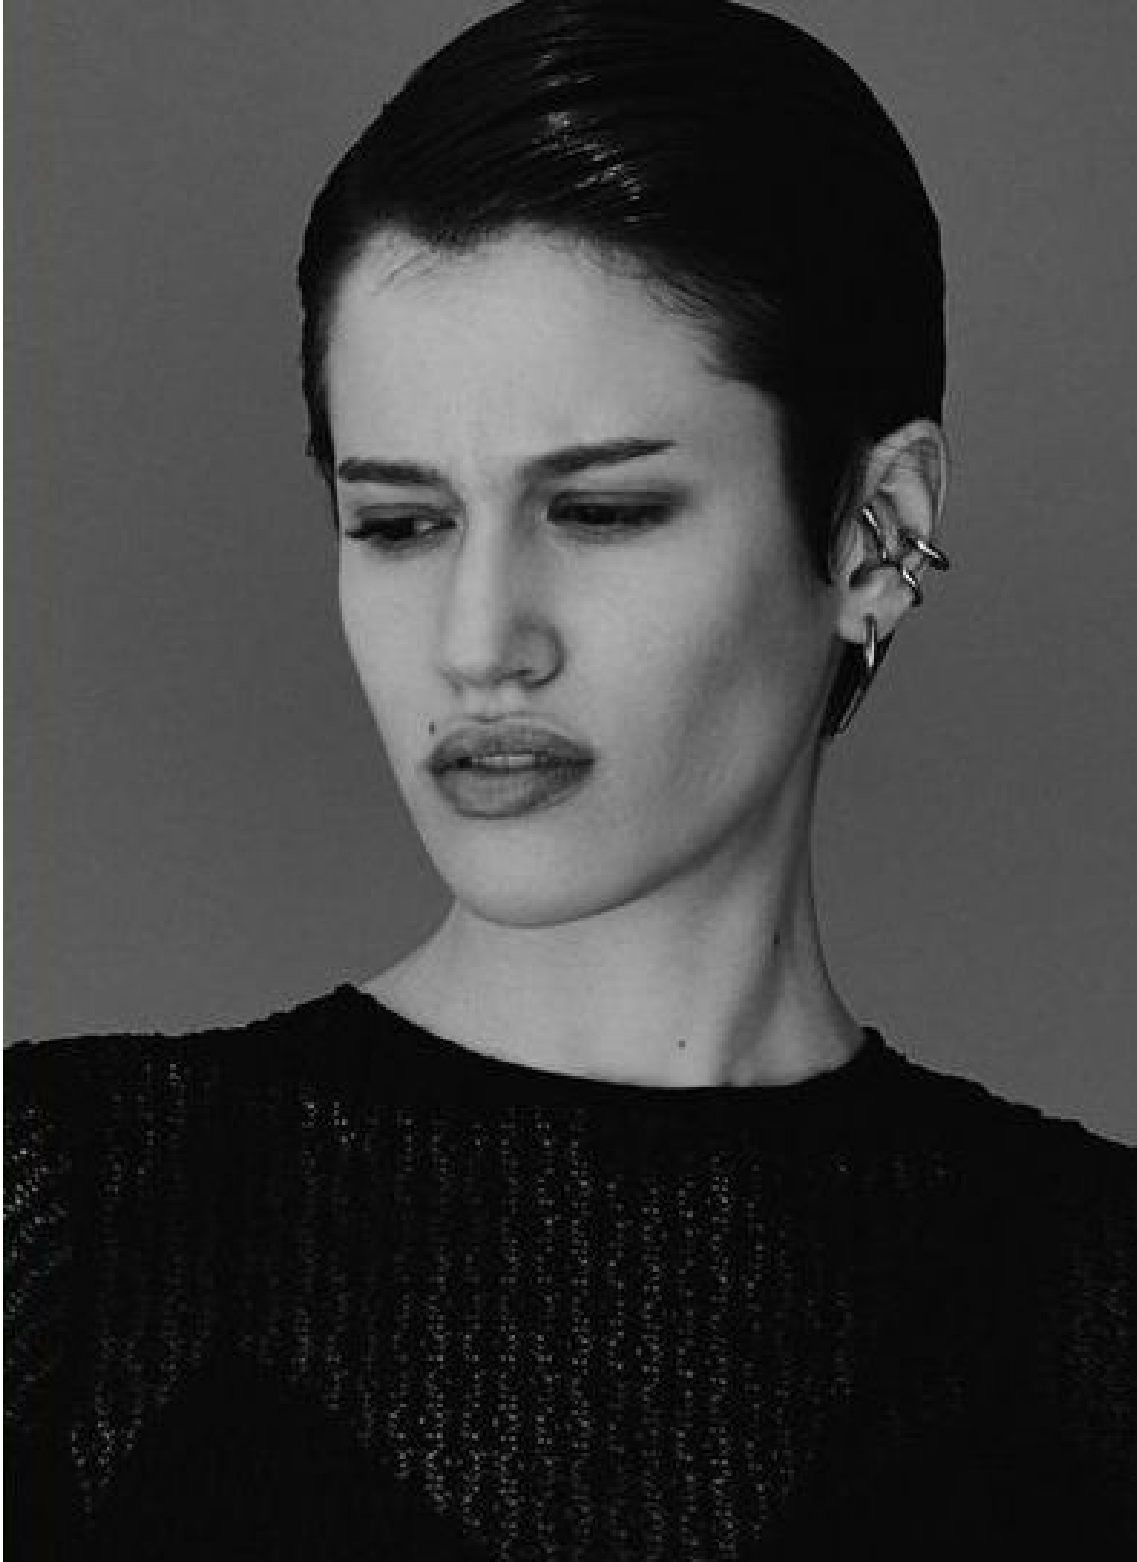

FRANCESCA COBUCCI

height 5'9" · bust 30.5" · cup A · waist 23.5" · hips 35.5" · dress 36 EU/6 US/8 UK
shoes size 39 EU/8 US/6 UK · hair brown · eyes brown